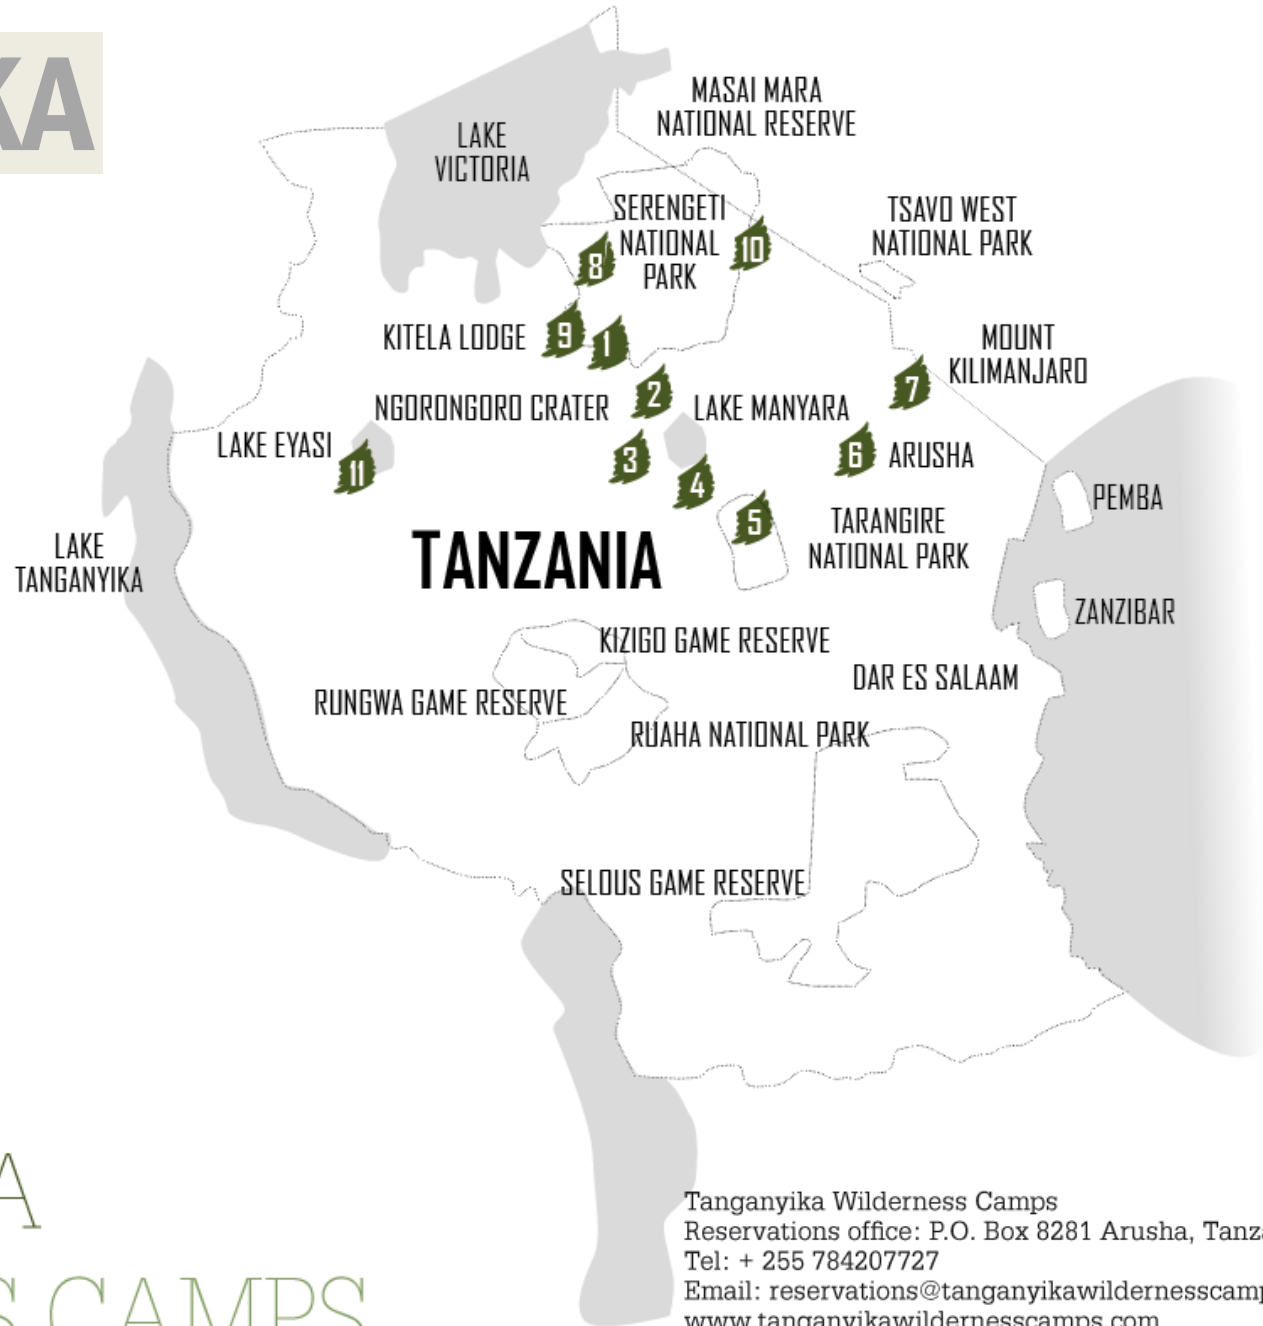

### By road

12 km from Arusha Airport  
56 km from Kilimanjaro Airport.  
287 km from Nairobi

### By Air

Two important airports Arusha Apt. Only 12 km away from the lodge. And Kilimanjaro International Airport at 56 km.

**TEMPERATURES AND SEASONS:**

Minimum temperatures of 8 C / 42 F and maximum temperatures of 30 C / 86 F

Activities	Description
<b>Excursion to Arusha National Park</b>	Full day excursion to the Duluti Lakes and to Arusha National Park. With an outstanding landscape, and abundant in fauna and flora.
<b>City tour</b>	<i>Including the visit to the National Museum, Clock Tower, Central Market and the Masai market.</i>

# TANGANYIKA

- 1 LAKE MASEK TENTED CAMP
- 2 TLOMA LODGE
- 3 NGORONGORO FARM HOUSE
- 4 MARAMBOI TENTED CAMP
- 5 LAKE BURUNGE TENTED CAMP
- 6 OLASITI LODGE
- 7 KAMBI YA TEMBO
- 8 KATI KATI TENTED CAMP
- 9 KITELA LODGE
- 10 MORU, MASEK, BOLOGONYA Y NDUTU UNDER CANVAS
- 11 LAKE EYASI TENTED CAMP